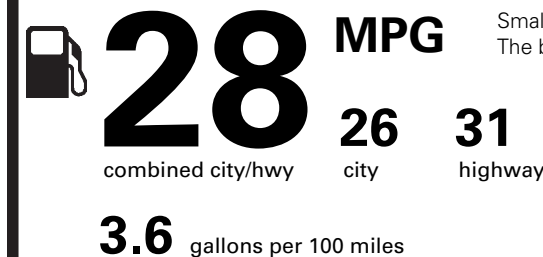

PRICE INFORMATION

BASE PRICE	\$28,110.00
TOTAL OPTIONS/OTHER	2,440.00
TOTAL VEHICLE & OPTIONS/OTHER	30,550.00
DESTINATION & DELIVERY	1,245.00
TOTAL BEFORE DISCOUNTS	31,795.00
CONV/CLD WTHR PKG DISCO	- 110.00
TOTAL SAVINGS	- 110.00

EPA DOT

Fuel Economy and Environment

Gasoline Vehicle

Fuel Economy

Small SUVs range from 16 to 120 MPG. The best vehicle rates 141 MPGe.

You save
\$250

in fuel costs over 5 years compared to the average new vehicle.